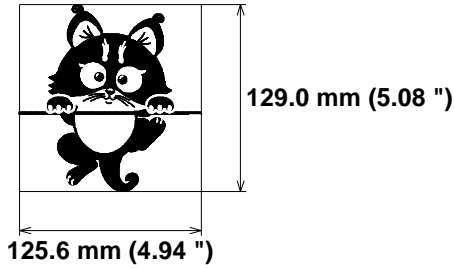

Needle Thread consumption File: 125.6x129.0.jef (Janome)

1	11367 st.	58.0% (55.2 m)
2	4995 st.	27.9% (26.6 m)
3	2708 st.	9.0% (8.6 m)
4	1519 st.	5.1% (4.9 m)

Stitches: 20589
Size: 125.6 x 129.0 mm (4.94 x 5.08 ")
Begin: 62.8, 64.6 mm
End: 98.4, 50.0 mm
Start needle: 1
Colors: 2/4 , Stops: 3
Date: 11/28/2022

ZOOM
Embroidery Designs

www.zoomembroidery.com

Upper thread 95.2 m
Bobbin 31.7 m

Histogram

Stitches ratio diagram:

(11368) Stop 1
(16363) Stop 2
(19071) Stop 3
(20589) End