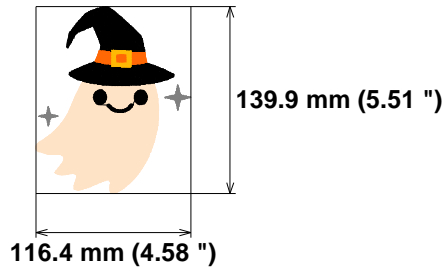

Needle Thread consumption File: 5\_5 Inch.jef (Janome)

1	11201 st.	60.4% (47.0 m)
2	496 st.	2.4% (1.9 m)
3	5914 st.	30.5% (23.7 m)
4	706 st.	4.7% (3.6 m)
5	317 st.	2.1% (1.6 m)

**Stitches: 18634**  
**Size: 116.4 x 139.9 mm (4.58 x 5.51 ")**  
**Begin: 58.2, 70.0 mm**  
**End: 57.8, 106.9 mm**  
**Start needle: 1**  
**Colors: 5/5 , Stops: 4**  
**Date: 11/28/2022**

Upper thread 77.8 m  
 Bobbin 25.9 m

Histogram

Stitches ratio diagram:

- (11202) Stop 1
- (11698) Stop 2
- (17612) Stop 3
- (18318) Stop 4
- (18634) End