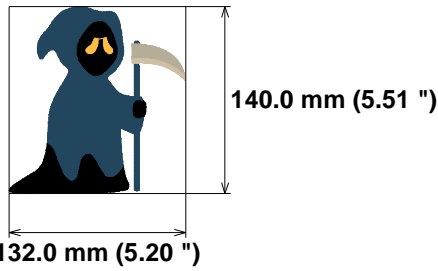

Needle Thread consumption File: 5_5 Inch.jef (Janome)

1	5912 st.	30.8% (28.5 m)
2	13442 st.	61.2% (56.6 m)
3	209 st.	1.4% (1.3 m)
4	912 st.	5.0% (4.6 m)
5	430 st.	1.6% (1.5 m)

Stitches: 20905
Size: 132.0 x 140.0 mm (5.20 x 5.51 ")
Begin: 66.0, 70.0 mm
End: 92.3, 101.0 mm
Start needle: 1
Colors: 5/5 , Stops: 4
Date: 11/28/2022

ZOOM
Embroidery Designs

www.zoomembroidery.com

Upper thread 92.5 m
Bobbin 30.8 m

Histogram

Stitches ratio diagram:

(5913) Stop 1
(19355) Stop 2
(19564) Stop 3
(20476) Stop 4
(20905) End