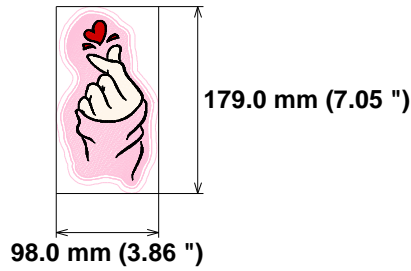

Needle Thread consumption File: 13X18.jef (Janome)

1	3975 st.	48.1% (20.3 m)
2	553 st.	5.1% (2.2 m)
3	1566 st.	17.4% (7.4 m)
4	3982 st.	29.4% (12.4 m)

Stitches: 10076
Size: 98.0 x 179.0 mm (3.86 x 7.05 ")
Begin: 49.0, 89.5 mm
End: 23.4, 78.5 mm
Start needle: 1
Colors: 4/4 , Stops: 3
Date: 11/28/2022

Upper thread 42.3 m
 Bobbin 14.1 m

Histogram

Stitches ratio diagram:

- (3976) Stop 1
- (4529) Stop 2
- (6095) Stop 3
- (10076) End