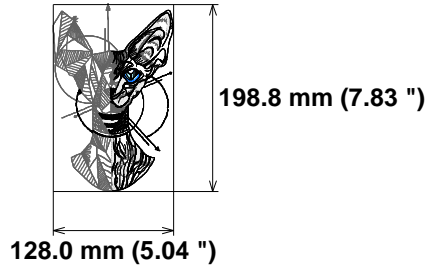

Needle Thread consumption File: 1 (5).jef (Janome)

1	337 st.	2.3% (1.6 m)
2	98 st.	0.6% (0.4 m)
3	11099 st.	49.4% (33.9 m)
4	2005 st.	11.5% (7.9 m)
5	10322 st.	36.3% (24.9 m)

Stitches: 23861
Size: 128.0 x 198.8 mm (5.04 x 7.83 ")
Begin: 64.0, 99.4 mm
End: 66.6, 49.0 mm
Start needle: 1
Colors: 5/5 , Stops: 4
Date: 11/28/2022

Upper thread 68.7 m
 Bobbin 22.9 m

Histogram

Stitches ratio diagram:

- (338) Stop 1
- (436) Stop 2
- (11535) Stop 3
- (13540) Stop 4
- (23861) End