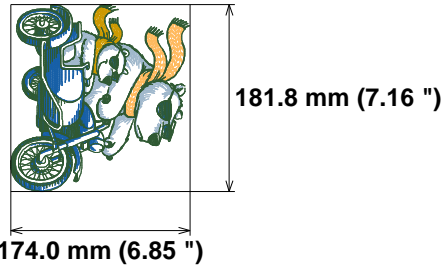

Needle Thread consumption File: 1 (4).jef (Janome)

1	5153 st.	14.5% (12.4 m)
2	3619 st.	9.8% (8.4 m)
3	1639 st.	4.9% (4.1 m)
4	8559 st.	26.2% (22.4 m)
5	14949 st.	44.6% (38.1 m)

**Stitches: 33919**  
**Size: 174.0 x 181.8 mm (6.85 x 7.16 ")**  
**Begin: 87.0, 90.9 mm**  
**End: 127.1, 115.0 mm**  
**Start needle: 1**  
**Colors: 5/5 , Stops: 4**  
**Date: 11/28/2022**

Upper thread 85.4 m  
 Bobbin 28.5 m

Histogram

Stitches ratio diagram:

- ( 5154 ) Stop 1
- ( 8773 ) Stop 2
- ( 10412 ) Stop 3
- ( 18971 ) Stop 4
- ( 33919 ) End