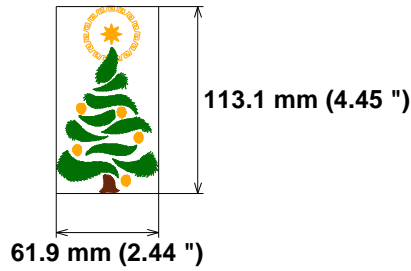

Needle Thread consumption File: 1.jef (Janome)

1	246 st.	4.3% (0.9 m)
2	690 st.	16.7% (3.5 m)
3	3718 st.	79.0% (16.4 m)

**Stitches: 4654**  
**Size: 61.9 x 113.1 mm (2.44 x 4.45 ")**  
**Begin: 30.9, 55.3 mm**  
**End: 33.5, 87.9 mm**  
**Start needle: 1**  
**Colors: 3/3 , Stops: 2**  
**Date: 11/28/2022**

Histogram

Stitches ratio diagram:

- (247) Stop 1
- (937) Stop 2
- (4654) End