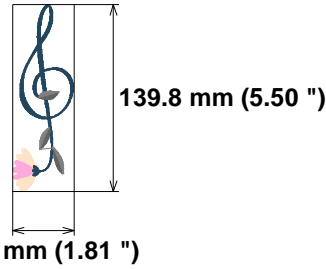

Needle Thread consumption File: 5_5 Inch.jef (Janome)

1	352 st.	13.3% (2.0 m)
2	465 st.	14.9% (2.3 m)
3	2144 st.	52.3% (8.0 m)
4	378 st.	11.5% (1.8 m)
5	354 st.	8.0% (1.2 m)

Stitches: 3693
Size: 45.9 x 139.8 mm (1.81 x 5.50 ")
Begin: 22.9, 69.9 mm
End: 38.2, 13.3 mm
Start needle: 1
Colors: 5/5 , Stops: 4
Date: 11/28/2022

Upper thread 15.4 m
 Bobbin 5.1 m

Histogram

Stitches ratio diagram:

- (353) Stop 1
- (818) Stop 2
- (2962) Stop 3
- (3340) Stop 4
- (3693) End