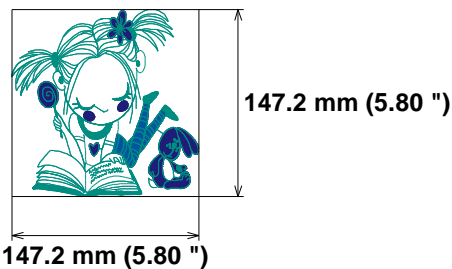

Needle Thread consumption File: 6x10.jef (Janome)

1	4475 st.	33.5% (16.3 m)
2	1597 st.	13.4% (6.5 m)
3	8269 st.	53.2% (25.9 m)

Stitches: 14341
Size: 147.2 x 147.2 mm (5.80 x 5.80 ")
Begin: 73.6, 73.7 mm
End: 39.3, 47.4 mm
Start needle: 1
Colors: 3/3 , Stops: 2
Date: 11/29/2022

ZOOM
Embroidery Designs

www.zoomembroidery.com

Histogram

Stitches ratio diagram:

(4476) Stop 1
(6073) Stop 2
(14341) End