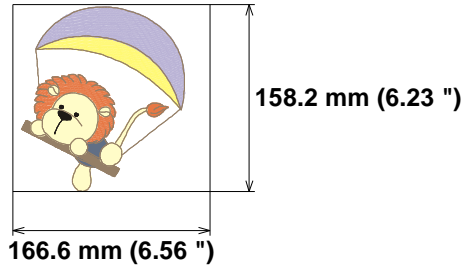

Needle Thread consumption File: 16x16.jef (Janome)

1	1086 st.	7.5% (4.9 m)
2	1732 st.	10.7% (7.0 m)
3	4381 st.	36.9% (24.2 m)
4	466 st.	3.0% (2.0 m)
5	1111 st.	8.7% (5.7 m)
6	2242 st.	17.5% (11.5 m)
7	239 st.	1.8% (1.2 m)
8	1725 st.	8.6% (5.6 m)
9	463 st.	5.3% (3.5 m)

Stitches: 13445
Size: 166.6 x 158.2 mm (6.56 x 6.23 ")
Begin: 83.3, 79.1 mm
End: 4.4, 82.1 mm
Start needle: 1
Colors: 8/9 , Stops: 8
Date: 11/29/2022

Upper thread 65.7 m
 Bobbin 21.9 m

Histogram

Stitches ratio diagram: