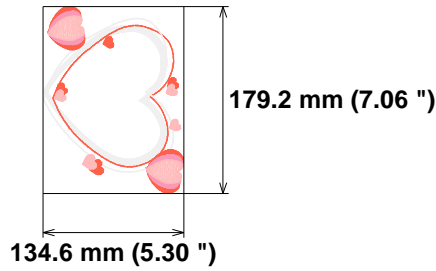

Needle Thread consumption File: 1 (4).jef (Janome)

1	2895 st.	41.2% (23.5 m)
2	745 st.	4.8% (2.8 m)
3	809 st.	5.3% (3.0 m)
4	2815 st.	19.9% (11.4 m)
5	1778 st.	11.5% (6.5 m)
6	2431 st.	17.2% (9.8 m)

Stitches: 11473
Size: 134.6 x 179.2 mm (5.30 x 7.06 ")
Begin: 67.3, 89.6 mm
End: 129.5, 66.2 mm
Start needle: 1
Colors: 4/6 , Stops: 5
Date: 11/29/2022

Upper thread 57.0 m
Bobbin 19.0 m

Histogram

Stitches ratio diagram:

(2896) Stop 1
(3641) Stop 2
(4450) Stop 3
(7265) Stop 4
(9043) Stop 5
(11473) End