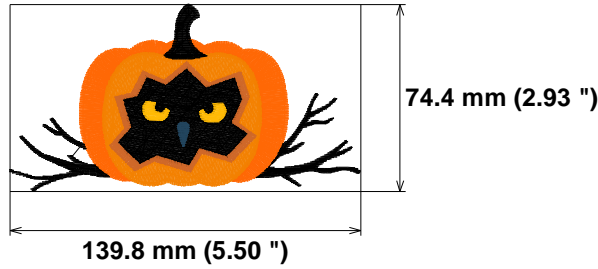

Needle Thread consumption File: 5_5 Inch.jef (Janome)

1	3152 st.	27.6% (15.9 m)
2	2720 st.	23.2% (13.3 m)
3	5876 st.	38.7% (22.3 m)
4	1506 st.	7.9% (4.6 m)
5	73 st.	0.6% (0.4 m)
6	265 st.	2.0% (1.1 m)

Stitches: 13592
Size: 139.8 x 74.4 mm (5.50 x 2.93 ")
Begin: 69.9, 37.2 mm
End: 75.7, 31.7 mm
Start needle: 1
Colors: 6/6 , Stops: 5
Date: 11/29/2022

Upper thread 57.5 m
 Bobbin 19.2 m

Histogram

Stitches ratio diagram:

- (3153) Stop 1
- (5873) Stop 2
- (11749) Stop 3
- (13255) Stop 4
- (13328) Stop 5
- (13592) End