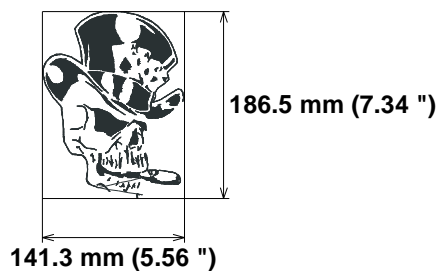

Needle Thread consumption File: 1.jef (Janome)

1 ■ 19755 st. 100.0% (67.0 m)

Stitches: 19755

Size: 141.3 x 186.5 mm (5.56 x 7.34 ")

Begin: 70.6, 93.3 mm

End: 89.9, 152.9 mm

Start needle: 1

Colors: 1/1 , Stops: 0

Date: 11/29/2022

ZOOM

Embroidery Designs

www.zoomembroidery.com

Upper thread
Bobbin

67.0 m
22.3 m

Histogram

(19755) End

Needle Thread consumption File: 2.jef (Janome)

1 ■ 29511 st. 100.0% (139.1 m)

Stitches: 29511

Size: 182.7 x 209.8 mm (7.19 x 8.26 ")

Begin: 91.3, 104.9 mm

End: 158.3, 95.5 mm

Start needle: 1

Colors: 1/1 , Stops: 0