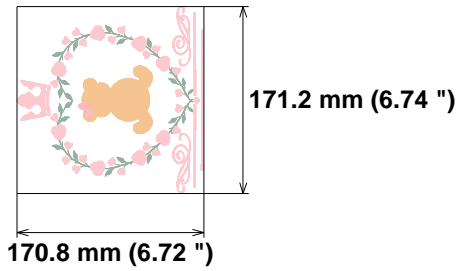

Needle Thread consumption File: 18X30.jef (Janome)

1	2157 st.	11.2%	(8.0 m)
2	11714 st.	51.2%	(36.4 m)
3	4664 st.	36.0%	(25.6 m)
4	216 st.	1.5%	(1.1 m)

Stitches: 18751
Size: 170.8 x 171.2 mm (6.72 x 6.74 ")
Begin: 85.4, 85.6 mm
End: 64.8, 78.0 mm
Start needle: 1
Colors: 4/4 , Stops: 3
Date: 11/29/2022

Upper thread 71.1 m
Bobbin 23.7 m

Histogram

Stitches ratio diagram:

(2158) Stop 1
(13872) Stop 2
(18536) Stop 3
(18751) End