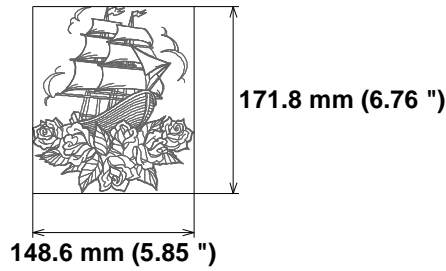

Needle Thread consumption File: 1.jef (Janome)

1 ■ 12514 st. 100.0% (30.2 m)

Stitches: 12514

Size: 148.6 x 171.8 mm (5.85 x 6.76 ")

Begin: 74.3, 85.9 mm

End: 42.6, 158.6 mm

Start needle: 1

Colors: 1/1 , Stops: 0

Date: 11/29/2022

ZOOM
Embroidery Designs

www.zoomembroidery.com