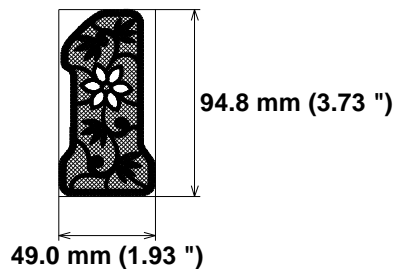

Needle Thread consumption File: 1 (28).jef (Janome)

1 ■ 10140 st. 100.0% (35.5 m)

Stitches: 10140

Size: 49.0 x 94.8 mm (1.93 x 3.73 ")

Upper thread 35.5 m
Bobbin 11.8 m

Begin: 24.5, 47.4 mm

End: 41.1, 86.2 mm

Start needle: 1

Colors: 1/1 , Stops: 0

Date: 12/15/2022

ZOOM
Embroidery Designs

www.zoomembroidery.com