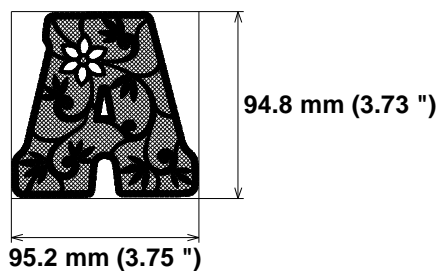

Needle Thread consumption File: 1 (1).jef (Janome)

1 ■ 18396 st. 100.0% (66.2 m)

Stitches: 18396

Size: 95.2 x 94.8 mm (3.75 x 3.73 ")

Begin: 47.6, 47.4 mm

End: 18.8, 74.1 mm

Start needle: 1

Colors: 1/1 , Stops: 0

Date: 12/15/2022

ZOOM
Embroidery Designs

www.zoomembroidery.com