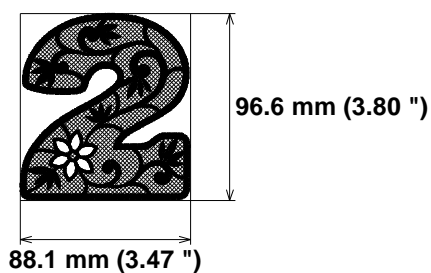

Size: 88.0 x 94.0 mm (3.46 x 3.70 ")

Begin: 44.0, 47.0 mm

End: 6.7, 2.1 mm

Start needle: 1

Colors: 1/1 , Stops: 0

Date: 12/15/2022

ZOOM
Embroidery Designs

www.zoomembroidery.com

1 ■ 10140 st. 100.0% (35.5 m)

Stitches: 10140

Size: 49.0 x 94.8 mm (1.93 x 3.73 ")

Upper thread 35.5 m
Bobbin 11.8 m

Begin: 24.5, 47.4 mm

End: 41.1, 86.2 mm

Start needle: 1

Colors: 1/1 , Stops: 0

Size: 88.1 x 96.6 mm (3.47 x 3.80 ")

Begin: 44.1, 48.3 mm

End: 2.1, 4.7 mm

Start needle: 1

Colors: 1/1 , Stops: 0

Date: 12/15/2022

ZOOM
Embroidery Designs

www.zoomembroidery.com

Histogram

(18073) End

Needle Thread consumption File: 1 (3).jef (Janome)

1 ■ 17852 st. 100.0% (61.7 m)

Stitches: 17852

Size: 88.2 x 98.4 mm (3.47 x 3.87 ")

Begin: 44.1, 49.2 mm

End: 60.6, 39.9 mm