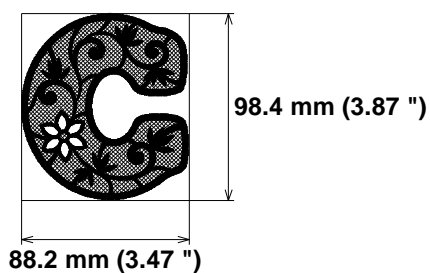

Needle Thread consumption File: 1 (3).jef (Janome)

1 ■ 17852 st. 100.0% (61.7 m)

Stitches: 17852

Size: 88.2 x 98.4 mm (3.47 x 3.87 ")

Begin: 44.1, 49.2 mm

End: 60.6, 39.9 mm

Start needle: 1

Colors: 1/1 , Stops: 0

Date: 12/15/2022

ZOOM
Embroidery Designs

www.zoomembroidery.com