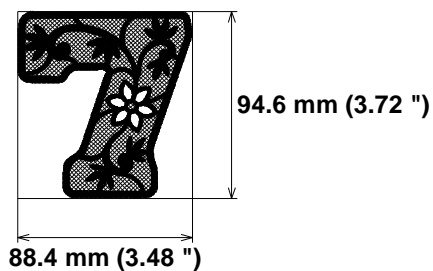

Size: 88.0 x 94.0 mm (3.46 x 3.70 ")

Begin: 44.0, 47.0 mm

End: 6.7, 2.1 mm

Start needle: 1

Colors: 1/1 , Stops: 0

Date: 12/15/2022

ZOOM
Embroidery Designs

www.zoomembroidery.com

Size: 88.4 x 94.6 mm (3.48 x 3.72 ")

Begin: 44.2, 47.3 mm

End: 64.9, 0.4 mm

Start needle: 1

Colors: 1/1 , Stops: 0

Date: 12/15/2022

ZOOM
Embroidery Designs

www.zoomembroidery.com

Histogram

(15684) End

Needle Thread consumption File: 1 (35).jef (Janome)

1 ■ 19489 st. 100.0% (71.5 m)

Stitches: 19489

Size: 88.6 x 98.8 mm (3.49 x 3.89 ")

Begin: 44.3, 49.4 mm

End: 13.6, 51.3 mm