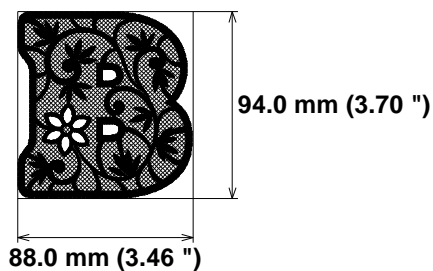

Needle Thread consumption File: 1 (1).jef (Janome)

1 ■ 18396 st. 100.0% (66.2 m)

Stitches: 18396

Size: 95.2 x 94.8 mm (3.75 x 3.73 ")

Begin: 47.6, 47.4 mm

End: 18.8, 74.1 mm

Start needle: 1

Colors: 1/1 , Stops: 0

Size: 88.0 x 94.0 mm (3.46 x 3.70 ")

Begin: 44.0, 47.0 mm

End: 6.7, 2.1 mm

Start needle: 1

Colors: 1/1 , Stops: 0

Date: 12/15/2022

ZOOM
Embroidery Designs

www.zoomembroidery.com

Histogram

(22003) End

Needle Thread consumption File: 1 (27).jef (Janome)

1 ■ 18147 st. 100.0% (65.1 m)

Stitches: 18147

Size: 88.8 x 99.4 mm (3.50 x 3.91 ")

Begin: 44.4, 49.7 mm

End: 6.3, 19.1 mm

1 ■ 10140 st. 100.0% (35.5 m)

Stitches: 10140

Size: 49.0 x 94.8 mm (1.93 x 3.73 ")

Upper thread 35.5 m
Bobbin 11.8 m

Begin: 24.5, 47.4 mm

End: 41.1, 86.2 mm

Start needle: 1

Colors: 1/1 , Stops: 0