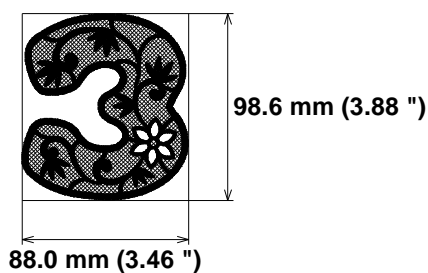

Size: 88.1 x 96.6 mm (3.47 x 3.80 ")

Begin: 44.1, 48.3 mm

End: 2.1, 4.7 mm

Start needle: 1

Colors: 1/1 , Stops: 0

Date: 12/15/2022

ZOOM
Embroidery Designs

www.zoomembroidery.com

Histogram

(18073) End

Needle Thread consumption File: 1 (3).jef (Janome)

1 ■ 17852 st. 100.0% (61.7 m)

Stitches: 17852

Size: 88.2 x 98.4 mm (3.47 x 3.87 ")

Begin: 44.1, 49.2 mm

End: 60.6, 39.9 mm

1 ■ 17712 st. 100.0% (64.6 m)

Stitches: 17712

Size: 88.0 x 98.6 mm (3.46 x 3.88 ")

Begin: 44.0, 49.3 mm

End: 52.9, 32.4 mm

Start needle: 1

Colors: 1/1 , Stops: 0

Date: 12/15/2022

ZOOM
Embroidery Designs

www.zoomembroidery.com

Histogram

(17712) End

Needle Thread consumption File: 1 (31).jef (Janome)

1 ■ 17896 st. 100.0% (64.9 m)

Stitches: 17896

Size: 90.8 x 94.8 mm (3.57 x 3.73 ")