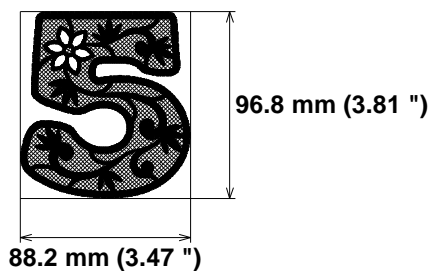

Needle Thread consumption File: 1 (32).jef (Janome)

1 ■ 18273 st. 100.0% (67.9 m)

Stitches: 18273

Size: 88.2 x 96.8 mm (3.47 x 3.81 ")

Begin: 44.1, 48.4 mm

End: 6.0, 54.2 mm

Start needle: 1

Colors: 1/1 , Stops: 0

Date: 12/15/2022

ZOOM
Embroidery Designs

www.zoomembroidery.com