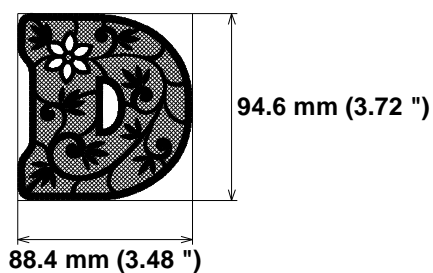

Size: 88.0 x 94.0 mm (3.46 x 3.70 ")

Begin: 44.0, 47.0 mm

End: 6.7, 2.1 mm

Start needle: 1

Colors: 1/1 , Stops: 0

Date: 12/15/2022

ZOOM
Embroidery Designs

www.zoomembroidery.com

Size: 88.4 x 94.6 mm (3.48 x 3.72 ")

Begin: 44.2, 47.3 mm

End: 64.9, 0.4 mm

Start needle: 1

Colors: 1/1 , Stops: 0

Date: 12/15/2022

ZOOM
Embroidery Designs

www.zoomembroidery.com

ZOOM
Embroidery Designs

www.zoomembroidery.com

Histogram

(19579) End

Needle Thread consumption File: 1 (4).jef (Janome)

1 ■ 19187 st. 100.0% (65.7 m)

Stitches: 19187

Size: 88.4 x 94.6 mm (3.48 x 3.72 ")

Begin: 44.2, 47.3 mm

End: 8.0, 93.9 mm

Start needle: 1

Colors: 1/1 , Stops: 0

Date: 12/15/2022

ZOOM
Embroidery Designs

www.zoomembroidery.com

Histogram