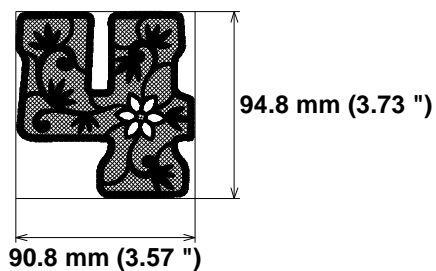

Size: 88.1 x 96.6 mm (3.47 x 3.80 ")

Begin: 44.1, 48.3 mm

End: 2.1, 4.7 mm

Start needle: 1

Colors: 1/1 , Stops: 0

Date: 12/15/2022

ZOOM
Embroidery Designs

www.zoomembroidery.com

ZOOM
Embroidery Designs

www.zoomembroidery.com

Histogram

(17712) End

Needle Thread consumption File: 1 (31).jef (Janome)

1 ■ 17896 st. 100.0% (64.9 m)

Stitches: 17896

Size: 90.8 x 94.8 mm (3.57 x 3.73 ")

Begin: 45.4, 47.4 mm

End: 49.5, 30.2 mm

Start needle: 1

Colors: 1/1 , Stops: 0

Date: 12/15/2022

ZOOM
Embroidery Designs

www.zoomembroidery.com

Histogram

(17896) End

Needle Thread consumption File: 1 (32).jef (Janome)

1 ■ 18273 st. 100.0% (67.9 m)

Stitches: 18273

Size: 88.2 x 96.8 mm (3.47 x 3.81 ")

Begin: 44.1, 48.4 mm

End: 6.0, 54.2 mm

Start needle: 1