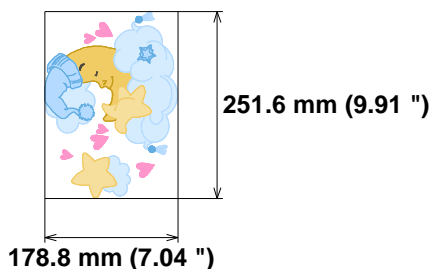

Needle Thread consumption File: 18X30.jef (Janome)

1	2907 st.	10.2%	(13.9 m)
2	10479 st.	41.2%	(56.2 m)
3	6138 st.	21.1%	(28.8 m)
4	3571 st.	13.1%	(17.8 m)
5	498 st.	1.4%	(1.9 m)
6	262 st.	0.7%	(0.9 m)
7	1206 st.	3.4%	(4.7 m)
8	102 st.	0.3%	(0.4 m)
9	3142 st.	8.6%	(11.7 m)

Stitches: 28305
Size: 178.8 x 251.6 mm (7.04 x 9.91 ")
Begin: 89.4, 125.8 mm
End: 37.0, 56.3 mm
Start needle: 1
Colors: 8/9 , Stops: 8
Date: 12/19/2022

Upper thread 136.2 m
 Bobbin 45.4 m

Histogram

Stitches ratio diagram: