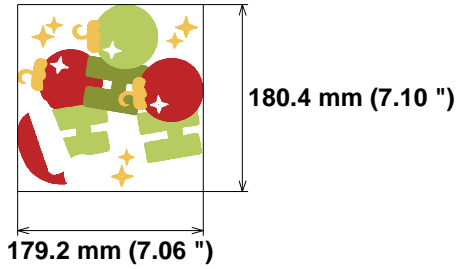

Needle Thread consumption File: 18X30.jef (Janome)

1	6572 st.	18.8% (37.9 m)
2	7172 st.	18.8% (37.9 m)
3	3918 st.	10.1% (20.5 m)
4	4725 st.	14.3% (28.8 m)
5	4770 st.	14.2% (28.8 m)
6	3927 st.	10.5% (21.2 m)
7	4591 st.	13.4% (27.1 m)

Stitches: 35675
Size: 179.2 x 180.4 mm (7.06 x 7.10 ")
Begin: 89.6, 90.2 mm
End: 145.1, 83.4 mm
Start needle: 1
Colors: 5/7 , Stops: 6
Date: 12/19/2022

ZOOM
Embroidery Designs

www.zoomembroidery.com

Upper thread 202.1 m
Bobbin 67.4 m