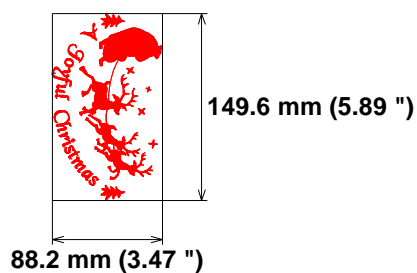

Stitches: 7661

Size: 66.0 x 149.7 mm (2.60 x 5.89 ")

Begin: 33.0, 74.6 mm

End: 30.5, 43.4 mm

Start needle: 1

Colors: 1/1 , Stops: 0

Date: 12/22/2022

**ZOOM**  
Embroidery Designs

Size: 88.2 x 149.6 mm (3.47 x 5.89 ")

Begin: 55.0, 74.8 mm

End: 77.7, 89.1 mm

Start needle: 1

Colors: 1/1 , Stops: 0

Date: 12/22/2022

**ZOOM**  
Embroidery Designs

[www.zoomembroidery.com](http://www.zoomembroidery.com)

Histogram

(11383) End

Needle Thread consumption File: 3 (8).jef (Janome)

1 ■ 13026 st. 100.0% (51.1 m)

Upper thread 51.1 m  
Bobbin 17.0 m

Stitches: 13026

Size: 95.8 x 150.2 mm (3.77 x 5.91 ")

Begin: 47.9, 75.1 mm