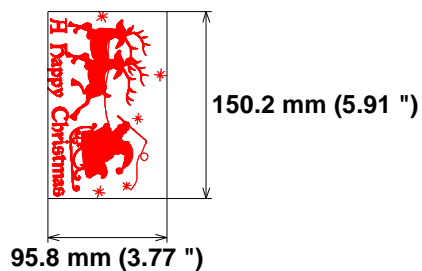

Size: 88.2 x 149.6 mm (3.47 x 5.89 ")

Begin: 55.0, 74.8 mm

End: 77.7, 89.1 mm

Start needle: 1

Colors: 1/1 , Stops: 0

Date: 12/22/2022

**ZOOM**  
Embroidery Designs

[www.zoomembroidery.com](http://www.zoomembroidery.com)

Histogram

(11383) End

Needle Thread consumption File: 3 (8).jef (Janome)

1 ■ 13026 st. 100.0% (51.1 m)

Upper thread 51.1 m  
Bobbin 17.0 m

Stitches: 13026

Size: 95.8 x 150.2 mm (3.77 x 5.91 ")

Begin: 47.9, 75.1 mm

End: 41.5, 5.4 mm

Start needle: 1

Colors: 1/1 , Stops: 0

Date: 12/22/2022

**ZOOM**  
Embroidery Designs

[www.zoomembroidery.com](http://www.zoomembroidery.com)

Histogram

(13026) End

Needle Thread consumption File: 3 (9).jef (Janome)

1 ■ 10584 st. 100.0% (30.4 m)

Upper thread 30.4 m  
Bobbin 10.1 m

Stitches: 10584

Size: 105.2 x 150.1 mm (4.14 x 5.91 ")

Begin: 52.6, 75.1 mm

End: 71.9, 0.0 mm