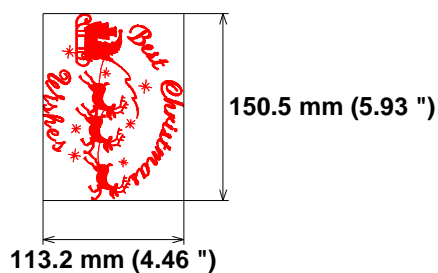

Needle Thread consumption File: 3 (1).jef (Janome)

1 ■ 12138 st. 100.0% (37.3 m)

Upper thread 37.3 m  
Bobbin 12.4 m

Stitches: 12138

Size: 113.2 x 149.8 mm (4.46 x 5.90 ")

Begin: 58.1, 74.8 mm

End: 38.1, 142.0 mm

Size: 113.2 x 150.5 mm (4.46 x 5.93 ")

Begin: 51.7, 75.3 mm

End: 49.5, 113.8 mm

Start needle: 1

Colors: 1/1 , Stops: 0

Date: 12/22/2022

**ZOOM**  
Embroidery Designs

[www.zoomembroidery.com](http://www.zoomembroidery.com)

Histogram

(12454) End

Needle Thread consumption File: 3 (3).jef (Janome)

1 ■ 8556 st. 100.0% (26.3 m)

Upper thread 26.3 m  
Bobbin 8.8 m

Stitches: 8556

Size: 89.9 x 150.0 mm (3.54 x 5.91 ")

Begin: 45.6, 75.0 mm

Needle Thread consumption File: 3 (4).jef (Janome)

1 ■ 10466 st. 100.0% (36.2 m)

Upper thread 36.2 m  
Bobbin 12.1 m

Stitches: 10466

Size: 108.6 x 149.8 mm (4.28 x 5.90 ")

Begin: 54.3, 74.8 mm

End: 55.6, 10.5 mm