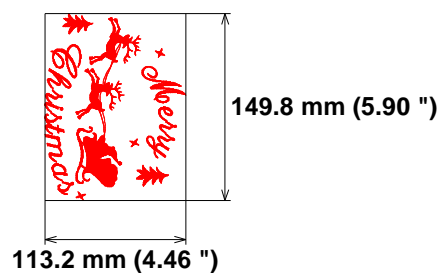

Needle Thread consumption File: 3 (1).jef (Janome)

1 ■ 12138 st. 100.0% (37.3 m)

Upper thread 37.3 m
Bobbin 12.4 m

Stitches: 12138

Size: 113.2 x 149.8 mm (4.46 x 5.90 ")

Begin: 58.1, 74.8 mm

End: 38.1, 142.0 mm

Start needle: 1

Colors: 1/1 , Stops: 0

Date: 12/22/2022

ZOOM
Embroidery Designs

www.zoomembroidery.com