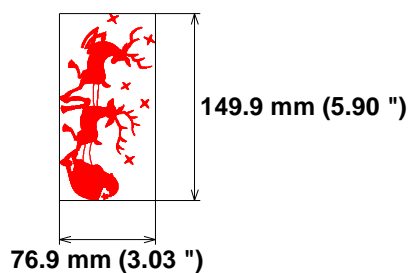

Needle Thread consumption File: 3 (5).jef (Janome)

1 ■ 9382 st. 100.0% (38.8 m)

Upper thread 38.8 m
Bobbin 12.9 m

Stitches: 9382

Size: 76.9 x 149.9 mm (3.03 x 5.90 ")

Begin: 38.5, 74.9 mm

End: 73.0, 128.9 mm

Start needle: 1

Colors: 1/1 , Stops: 0

Date: 12/22/2022

ZOOM
Embroidery Designs

www.zoomembroidery.com