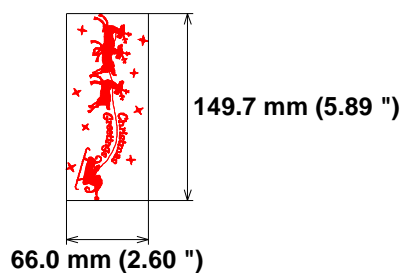

Needle Thread consumption File: 3 (6).jef (Janome)

1 ■ 7661 st. 100.0% (22.9 m)

Upper thread 22.9 m
Bobbin 7.6 m

Stitches: 7661

Size: 66.0 x 149.7 mm (2.60 x 5.89 ")

Begin: 33.0, 74.6 mm

End: 30.5, 43.4 mm

Start needle: 1

Colors: 1/1 , Stops: 0

Date: 12/22/2022

ZOOM
Embroidery Designs

www.zoomembroidery.com