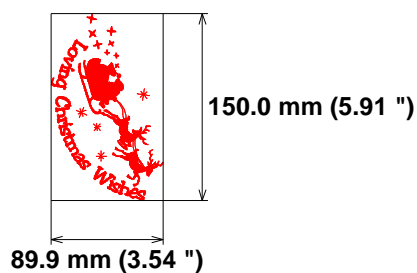

Size: 113.2 x 150.5 mm (4.46 x 5.93 ")

Begin: 51.7, 75.3 mm

End: 49.5, 113.8 mm

Start needle: 1

Colors: 1/1 , Stops: 0

Date: 12/22/2022

**ZOOM**  
Embroidery Designs

[www.zoomembroidery.com](http://www.zoomembroidery.com)

Histogram

(12454) End

Needle Thread consumption File: 3 (3).jef (Janome)

1 ■ 8556 st. 100.0% (26.3 m)

Upper thread 26.3 m  
Bobbin 8.8 m

Stitches: 8556

Size: 89.9 x 150.0 mm (3.54 x 5.91 ")

Begin: 45.6, 75.0 mm

End: 75.8, 23.8 mm

Start needle: 1

Colors: 1/1 , Stops: 0

Date: 12/22/2022

**ZOOM**  
Embroidery Designs

[www.zoomembroidery.com](http://www.zoomembroidery.com)

Histogram

(8556) End

Needle Thread consumption File: 3 (4).jef (Janome)

1 ■ 10466 st. 100.0% (36.2 m)

Upper thread 36.2 m  
Bobbin 12.1 m

Stitches: 10466

Size: 108.6 x 149.8 mm (4.28 x 5.90 ")

Begin: 54.3, 74.8 mm

End: 55.6, 10.5 mm