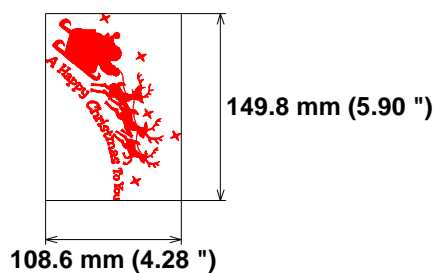

Needle Thread consumption File: 3 (4).jef (Janome)

1 ■ 10466 st. 100.0% (36.2 m)

Upper thread 36.2 m
Bobbin 12.1 m

Stitches: 10466

Size: 108.6 x 149.8 mm (4.28 x 5.90 ")

Begin: 54.3, 74.8 mm

End: 55.6, 10.5 mm

Start needle: 1

Colors: 1/1 , Stops: 0

Date: 12/22/2022

ZOOM
Embroidery Designs

www.zoomembroidery.com