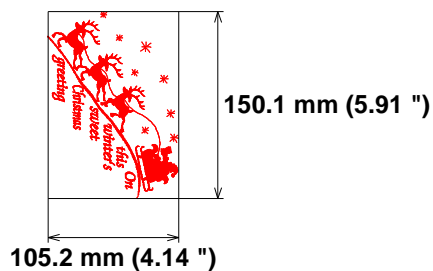

Needle Thread consumption File: 3 (9).jef (Janome)

1 ■ 10584 st. 100.0% (30.4 m)

Upper thread 30.4 m
Bobbin 10.1 m

Stitches: 10584

Size: 105.2 x 150.1 mm (4.14 x 5.91 ")

Begin: 52.6, 75.1 mm

End: 71.9, 0.0 mm

Start needle: 1

Colors: 1/1 , Stops: 0

Date: 12/22/2022

ZOOM
Embroidery Designs

www.zoomembroidery.com