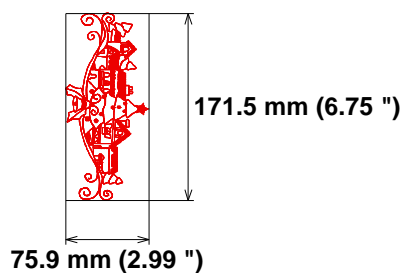

Size: 124.4 x 149.8 mm (4.90 x 5.90 ")

Begin: 62.2, 74.9 mm

End: 20.9, 15.4 mm

Start needle: 1

Colors: 1/1 , Stops: 0

Date: 12/23/2022

ZOOM
Embroidery Designs

www.zoomembroidery.com

Histogram

(11166) End

Needle Thread consumption File: 1 (4).jef (Janome)

1 ■ 10829 st. 100.0% (37.8 m)

Upper thread 37.8 m
Bobbin 12.6 m

Stitches: 10829

Size: 75.9 x 171.5 mm (2.99 x 6.75 ")

Begin: 38.0, 85.7 mm

End: 54.0, 67.5 mm

Start needle: 1

Colors: 1/1 , Stops: 0

Date: 12/23/2022

ZOOM
Embroidery Designs

www.zoomembroidery.com

Histogram

(10829) End

Needle Thread consumption File: 1 (5).jef (Janome)

1 ■ 10487 st. 100.0% (36.2 m)

Upper thread 36.2 m
Bobbin 12.1 m

Stitches: 10487

Size: 79.1 x 172.5 mm (3.11 x 6.79 ")

Begin: 39.6, 86.3 mm

End: 58.9, 53.6 mm