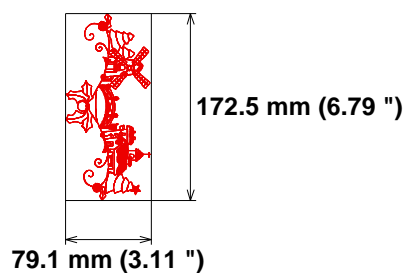

Needle Thread consumption File: 1 (5).jef (Janome)

1 ■ 10487 st. 100.0% (36.2 m)

Upper thread 36.2 m
Bobbin 12.1 m

Stitches: 10487

Size: 79.1 x 172.5 mm (3.11 x 6.79 ")

Begin: 39.6, 86.3 mm

End: 58.9, 53.6 mm

Start needle: 1

Colors: 1/1 , Stops: 0

Date: 12/23/2022

ZOOM
Embroidery Designs

www.zoomembroidery.com