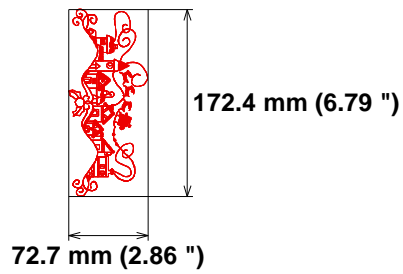

1 ■ 10377 st. 100.0% (38.9 m)

Stitches: 10377

Size: 124.2 x 142.8 mm (4.89 x 5.62 ")

Upper thread 38.9 m
Bobbin 13.0 m

Begin: 62.1, 71.4 mm

End: 94.6, 92.3 mm

Start needle: 1

Colors: 1/1 , Stops: 0

Size: 124.4 x 149.8 mm (4.90 x 5.90 ")

Begin: 62.2, 74.9 mm

End: 20.9, 15.4 mm

Start needle: 1

Colors: 1/1 , Stops: 0

Date: 12/23/2022

ZOOM
Embroidery Designs

www.zoomembroidery.com

Needle Thread consumption File: 1 (5).jef (Janome)

1 ■ 10487 st. 100.0% (36.2 m)

Upper thread 36.2 m
Bobbin 12.1 m

Stitches: 10487

Size: 79.1 x 172.5 mm (3.11 x 6.79 ")

Begin: 39.6, 86.3 mm

End: 58.9, 53.6 mm

Size: 72.7 x 172.4 mm (2.86 x 6.79 ")

Begin: 36.3, 86.2 mm

End: 41.8, 139.0 mm

Start needle: 1

Colors: 1/1 , Stops: 0

Date: 12/23/2022

ZOOM
Embroidery Designs

www.zoomembroidery.com