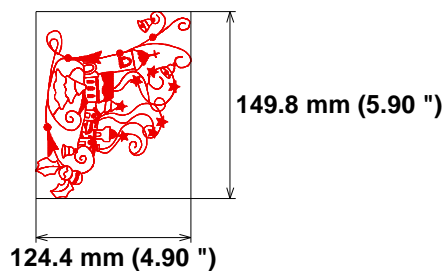

1 ■ 10377 st. 100.0% (38.9 m)

Stitches: 10377

Size: 124.2 x 142.8 mm (4.89 x 5.62 ")

Upper thread 38.9 m
Bobbin 13.0 m

Begin: 62.1, 71.4 mm

End: 94.6, 92.3 mm

Start needle: 1

Colors: 1/1 , Stops: 0

Size: 124.4 x 149.8 mm (4.90 x 5.90 ")

Begin: 62.2, 74.9 mm

End: 20.9, 15.4 mm

Start needle: 1

Colors: 1/1 , Stops: 0

Date: 12/23/2022

ZOOM
Embroidery Designs

www.zoomembroidery.com

Histogram

(11166) End

Needle Thread consumption File: 1 (4).jef (Janome)

1 ■ 10829 st. 100.0% (37.8 m)

Upper thread 37.8 m
Bobbin 12.6 m

Stitches: 10829

Size: 75.9 x 171.5 mm (2.99 x 6.75 ")

Begin: 38.0, 85.7 mm

Needle Thread consumption File: 1 (5).jef (Janome)

1 ■ 10487 st. 100.0% (36.2 m)

Upper thread 36.2 m
Bobbin 12.1 m

Stitches: 10487

Size: 79.1 x 172.5 mm (3.11 x 6.79 ")

Begin: 39.6, 86.3 mm

End: 58.9, 53.6 mm