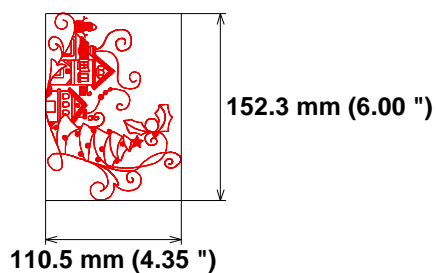

Needle Thread consumption File: 1 (6).jef (Janome)

1 ■ 9963 st. 100.0% (35.7 m)

Stitches: 9963

Size: 110.5 x 152.3 mm (4.35 x 6.00 ")

Begin: 55.3, 76.1 mm

End: 39.2, 54.8 mm

Start needle: 1

Colors: 1/1 , Stops: 0

Date: 12/23/2022

ZOOM
Embroidery Designs

www.zoomembroidery.com