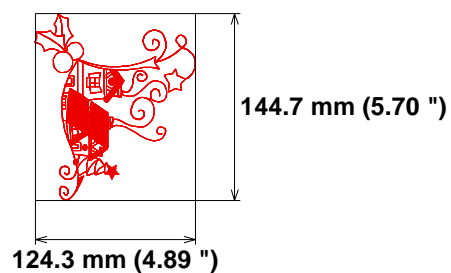

Needle Thread consumption File: 1 (1).jef (Janome)

1 ■ 9750 st. 100.0% (35.7 m)

Upper thread 35.7 m
Bobbin 11.9 m

Stitches: 9750

Size: 124.3 x 144.7 mm (4.89 x 5.70 ")

Begin: 62.2, 72.4 mm

End: 98.4, 51.1 mm

Start needle: 1

Colors: 1/1 , Stops: 0

Date: 12/23/2022

ZOOM
Embroidery Designs

www.zoomembroidery.com