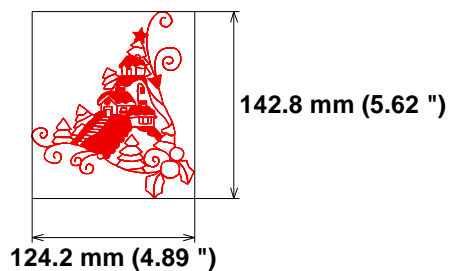

Needle Thread consumption File: 1 (2).jef (Janome)

1 ■ 10377 st. 100.0% (38.9 m)

Stitches: 10377

Size: 124.2 x 142.8 mm (4.89 x 5.62 ")

Upper thread 38.9 m
Bobbin 13.0 m

Begin: 62.1, 71.4 mm

End: 94.6, 92.3 mm

Start needle: 1

Colors: 1/1 , Stops: 0

Date: 12/23/2022

ZOOM
Embroidery Designs

www.zoomembroidery.com