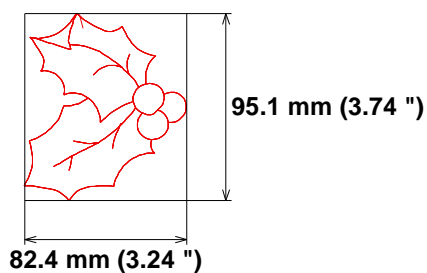

Needle Thread consumption File: 1 (2).jef (Janome)

1 ■ 4833 st. 100.0% (11.6 m)

Upper thread 11.6 m
Bobbin 3.9 m

Stitches: 4833

Size: 82.1 x 98.9 mm (3.23 x 3.89 ")

Begin: 41.0, 49.5 mm

End: 20.8, 12.9 mm

Start needle: 1

Colors: 1/1 , Stops: 0

Date: 12/23/2022

ZOOM
Embroidery Designs

www.zoomembroidery.com

Histogram

(4833) End

Needle Thread consumption File: 10 (2).jef (Janome)

1 ■ 1426 st. 100.0% (4.4 m)

Upper thread 4.4 m
Bobbin 1.5 m

Stitches: 1426
Size: 82.4 x 95.1 mm (3.24 x 3.74 ")
Begin: 41.2, 47.6 mm
End: 27.6, 94.2 mm
Start needle: 1
Colors: 1/1 , Stops: 0
Date: 12/23/2022

ZOOM
Embroidery Designs

www.zoomembroidery.com

Histogram

(1426) End

Needle Thread consumption File: 11 (2).jef (Janome)

1 ■ 3355 st. 100.0% (8.9 m)

Upper thread 8.9 m
Bobbin 3.0 m

Stitches: 3355
Size: 88.5 x 97.3 mm (3.48 x 3.83 ")
Begin: 44.2, 48.7 mm
End: 48.0, 60.9 mm
Start needle: 1
Colors: 1/1 , Stops: 0
Date: 12/23/2022