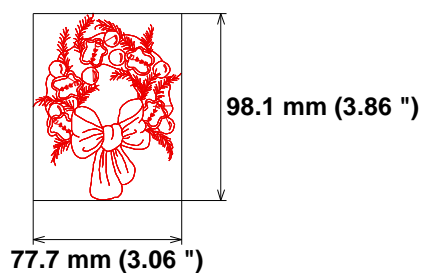

Needle Thread consumption File: 7 (2).jef (Janome)

1 ■ 7909 st. 100.0% (17.8 m)

Upper thread 17.8 m
Bobbin 5.9 m

Stitches: 7909

Size: 77.7 x 98.1 mm (3.06 x 3.86 ")

Begin: 38.8, 49.1 mm

End: 71.3, 40.1 mm

Start needle: 1

Colors: 1/1 , Stops: 0

Date: 12/23/2022

ZOOM
Embroidery Designs

www.zoomembroidery.com