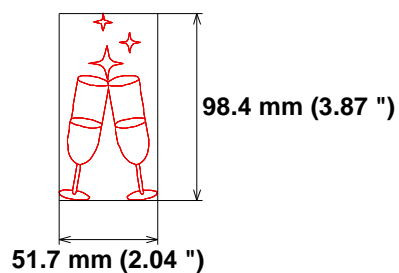

Needle Thread consumption File: 1 (1).jef (Janome)

1 ■ 2181 st. 100.0% (6.3 m)

Upper thread 6.3 m
Bobbin 2.1 m

Stitches: 2181

Size: 59.6 x 98.6 mm (2.35 x 3.88 ")

Begin: 29.8, 49.3 mm

End: 33.7, 20.8 mm

Start needle: 1

Upper thread 4.2 m
Bobbin 1.4 m

Stitches: 1318

Size: 51.7 x 98.4 mm (2.04 x 3.87 ")

Begin: 25.8, 49.2 mm

End: 23.1, 89.0 mm

Start needle: 1

Colors: 1/1 , Stops: 0

Date: 12/23/2022

ZOOM
Embroidery Designs

www.zoomembroidery.com

Histogram

(1318) End

Needle Thread consumption File: 1 (3).jef (Janome)

1 ■ 3856 st. 100.0% (11.9 m)

Upper thread 11.9 m
Bobbin 4.0 m

Stitches: 3856
Size: 80.6 x 97.6 mm (3.17 x 3.84 ")
Begin: 40.3, 48.8 mm
End: 4.1, 5.4 mm
Start needle: 1
Colors: 1/1 , Stops: 0
Date: 12/23/2022

Size: 99.2 x 68.3 mm (3.91 x 2.69 ")

Begin: 49.6, 34.1 mm

End: 45.8, 41.1 mm

Start needle: 1

Colors: 1/1 , Stops: 0

Date: 12/23/2022

ZOOM
Embroidery Designs

www.zoomembroidery.com