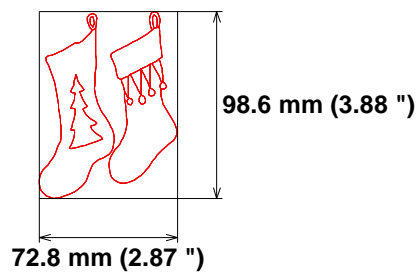

Size: 99.2 x 68.3 mm (3.91 x 2.69 ")

Begin: 49.6, 34.1 mm

End: 45.8, 41.1 mm

Start needle: 1

Colors: 1/1 , Stops: 0

Date: 12/23/2022

ZOOM
Embroidery Designs

www.zoomembroidery.com

ZOOM
Embroidery Designs

www.zoomembroidery.com

Histogram

(2474) End

Needle Thread consumption File: 1 (7).jef (Janome)

1 ■ 2545 st. 100.0% (7.4 m)

Upper thread 7.4 m
Bobbin 2.5 m

Stitches: 2545
Size: 45.4 x 99.6 mm (1.79 x 3.92 ")
Begin: 22.7, 49.8 mm
End: 21.5, 59.8 mm
Start needle: 1
Colors: 1/1 , Stops: 0
Date: 12/23/2022

Size: 72.8 x 98.6 mm (2.87 x 3.88 ")

Begin: 36.4, 49.3 mm

End: 28.5, 90.3 mm

Start needle: 1

Colors: 1/1 , Stops: 0

Date: 12/23/2022

ZOOM
Embroidery Designs

www.zoomembroidery.com

Histogram

(1677) End

Needle Thread consumption File: 1 (9).jef (Janome)

1 ■ 3694 st. 100.0% (10.8 m)

Upper thread 10.8 m
Bobbin 3.6 m

Stitches: 3694

Size: 83.8 x 99.2 mm (3.30 x 3.91 ")

Begin: 41.9, 49.6 mm