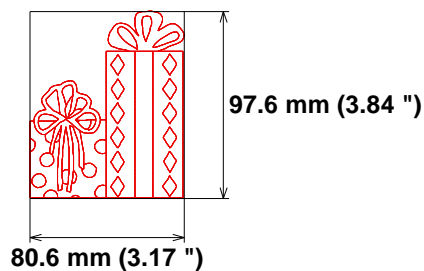

Needle Thread consumption File: 1 (3).jef (Janome)

1 ■ 3856 st. 100.0% (11.9 m)

Upper thread 11.9 m
Bobbin 4.0 m

Stitches: 3856
Size: 80.6 x 97.6 mm (3.17 x 3.84 ")
Begin: 40.3, 48.8 mm
End: 4.1, 5.4 mm
Start needle: 1
Colors: 1/1 , Stops: 0
Date: 12/23/2022

ZOOM
Embroidery Designs

www.zoomembroidery.com