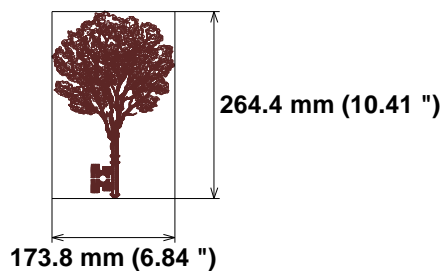

Needle Thread consumption File: 1.jef (Janome)

1 ■ 46758 st. 100.0% (144.5 m)

Stitches: 46758

Size: 173.8 x 264.4 mm (6.84 x 10.41 ")

Begin: 86.9, 132.2 mm

End: 84.6, 69.6 mm

Start needle: 1

Colors: 1/1 , Stops: 0

Date: 12/27/2022

ZOOM
Embroidery Designs

www.zoomembroidery.com