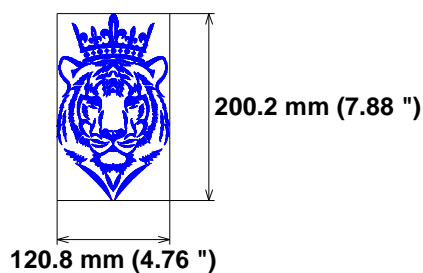

Needle Thread consumption File: 1 (2).jef (Janome)

1 ■ 24542 st. 100.0% (100.1 m)

Stitches: 24542

Size: 120.8 x 200.2 mm (4.76 x 7.88 ")

Begin: 32.5, 112.1 mm

End: 120.6, 81.5 mm

Start needle: 1

Colors: 1/1 , Stops: 0

Date: 12/27/2022

ZOOM
Embroidery Designs

www.zoomembroidery.com