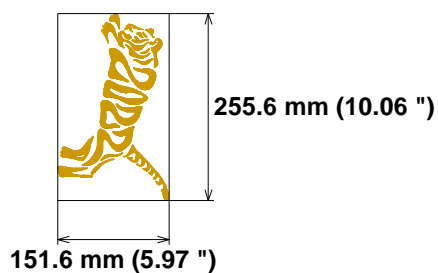

Needle Thread consumption File: 1.jef (Janome)

1 ■ 18051 st. 100.0% (78.1 m)

Upper thread 78.1 m
Bobbin 26.0 m

Stitches: 18051

Size: 151.6 x 255.6 mm (5.97 x 10.06 ")

Begin: 75.8, 127.8 mm

End: 100.3, 207.9 mm

Start needle: 1

Colors: 1/1 , Stops: 0

Date: 12/27/2022

ZOOM
Embroidery Designs

www.zoomembroidery.com

Histogram

(18051) End