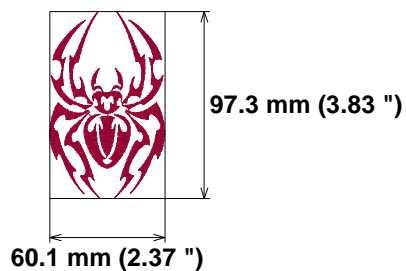

Needle Thread consumption File: 1.jef (Janome)

1 ■ 4646 st. 100.0% (18.7 m)

Stitches: 4646

Size: 60.1 x 97.3 mm (2.37 x 3.83 ")

Begin: 30.0, 48.6 mm

End: 39.8, 44.8 mm

Start needle: 1

Colors: 1/1 , Stops: 0

Date: 12/28/2022

ZOOM
Embroidery Designs

www.zoomembroidery.com