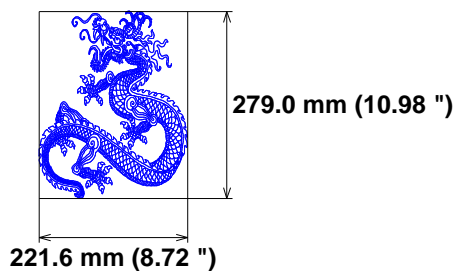

Needle Thread consumption File: 1.jef (Janome)

1 ■ 18475 st. 100.0% (48.9 m)

Stitches: 18475

Size: 221.6 x 279.0 mm (8.72 x 10.98 ")

Begin: 110.8, 139.5 mm

End: 74.7, 155.5 mm

Start needle: 1

Colors: 1/1 , Stops: 0

Date: 12/29/2022

ZOOM

Embroidery Designs

www.zoomembroidery.com

Upper thread 48.9 m
Bobbin 16.3 m