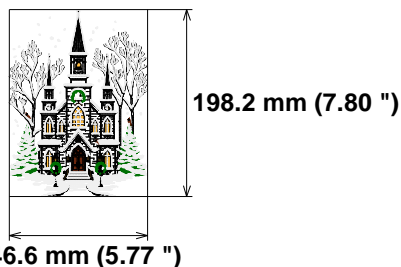

Needle Thread consumption File: 1.jef (Janome)

1	2557 st.	7.2% (6.9 m)
2	1364 st.	3.7% (3.5 m)
3	14434 st.	35.4% (33.5 m)
4	4921 st.	8.5% (8.1 m)
5	19208 st.	45.0% (42.6 m)

Stitches: 42484
Size: 146.6 x 198.2 mm (5.77 x 7.80 ")
Begin: 73.3, 99.1 mm
End: 129.0, 108.9 mm
Start needle: 1
Colors: 5/5 , Stops: 4
Date: 1/2/2023

Upper thread 94.6 m
Bobbin 31.5 m

Histogram

Stitches ratio diagram:

- (2558) Stop 1
- (3922) Stop 2
- (18356) Stop 3
- (23277) Stop 4
- (42484) End