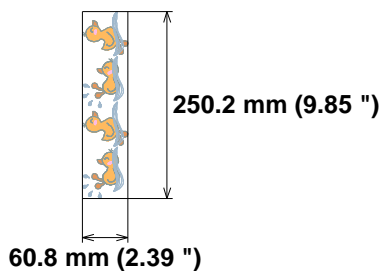

Needle Thread consumption File: 1 (3).jef (Janome)

1	1089 st.	19.5% (7.8 m)
2	4443 st.	38.9% (15.5 m)
3	2320 st.	14.3% (5.7 m)
4	254 st.	3.2% (1.3 m)
5	2623 st.	24.0% (9.6 m)

**Stitches: 10729**  
**Size: 60.8 x 250.2 mm (2.39 x 9.85 ")**  
**Begin: 30.4, 125.1 mm**  
**End: 44.1, 191.5 mm**  
**Start needle: 1**  
**Colors: 5/5 , Stops: 4**  
**Date: 1/5/2023**

Upper thread 39.8 m  
Bobbin 13.3 m

Histogram

Stitches ratio diagram:

- (1090) Stop 1
- (5533) Stop 2
- (7853) Stop 3
- (8107) Stop 4
- (10729) End