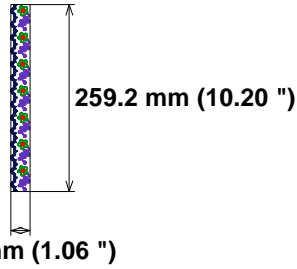

Needle Thread consumption File: 1 (3).jef (Janome)

1	5031 st.	34.2% (15.1 m)
2	3704 st.	24.5% (10.8 m)
3	512 st.	3.5% (1.5 m)
4	1152 st.	5.1% (2.2 m)
5	2629 st.	32.8% (14.5 m)

**Stitches: 13028**  
**Size: 27.0 x 259.2 mm (1.06 x 10.20 ")**  
**Begin: 13.5, 129.6 mm**  
**End: 6.1, 0.2 mm**  
**Start needle: 1**  
**Colors: 5/5 , Stops: 4**  
**Date: 1/5/2023**

[www.zoomembroidery.com](http://www.zoomembroidery.com)

Upper thread	44.1 m
Bobbin	14.7 m

Histogram

Stitches ratio diagram:

- (5032) Stop 1
- (8736) Stop 2
- (9248) Stop 3
- (10400) Stop 4
- (13028) End