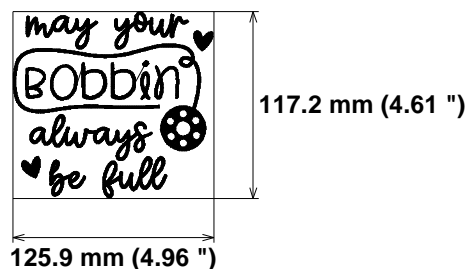

Needle Thread consumption File: 9 (7).jef (Janome)

1 ■ 12861 st. 100.0% (46.5 m)

Stitches: 12861

Size: 125.9 x 117.2 mm (4.96 x 4.61 ")

Begin: 62.9, 58.6 mm

End: 92.3, 26.3 mm

Start needle: 1

Colors: 1/1 , Stops: 0

Date: 1/13/2023

ZOOM

Embroidery Designs

www.zoomembroidery.com

Upper thread 46.5 m
Bobbin 15.5 m

Histogram

(12861) End