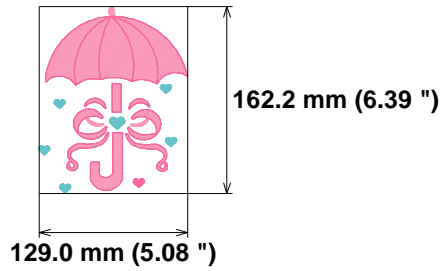

Needle Thread consumption File: 1 (4).JEF (Janome)

1	7526 st.	76.7% (43.2 m)
2	2380 st.	15.9% (9.0 m)
3	850 st.	7.4% (4.2 m)

Stitches: 10756
Size: 129.0 x 162.2 mm (5.08 x 6.39 ")
Begin: 64.5, 81.1 mm
End: 74.1, 60.9 mm
Start needle: 1
Colors: 3/3 , Stops: 2
Date: 1/16/2023

www.zoomembroidery.com

Histogram

Stitches ratio diagram:

(7527) Stop 1
(9907) Stop 2
(10756) End