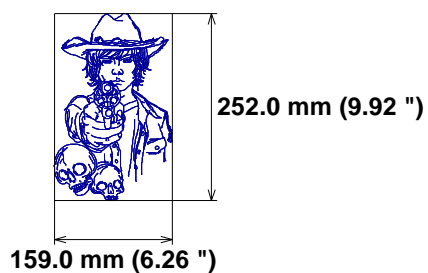

Needle Thread consumption File: 1 (2).jef (Janome)

1 ■ 15228 st. 100.0% (44.5 m)

Upper thread 44.5 m
Bobbin 14.8 m

Stitches: 15228

Size: 159.0 x 252.0 mm (6.26 x 9.92 ")

Begin: 79.5, 126.0 mm

End: 72.6, 51.4 mm

Start needle: 1

Colors: 1/1 , Stops: 0

Date: 1/17/2023

ZOOM
Embroidery Designs

www.zoomembroidery.com

Histogram

(15228) End