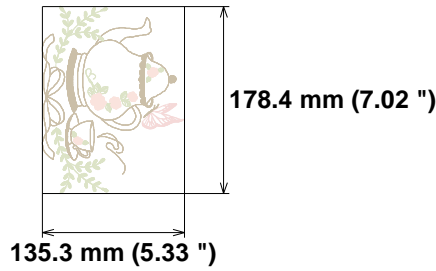

Needle Thread consumption File: 1 (3).jef (Janome)

1	5144 st.	46.9% (18.7 m)
2	4177 st.	32.4% (12.9 m)
3	2187 st.	15.1% (6.0 m)
4	676 st.	4.8% (1.9 m)
5	123 st.	0.7% (0.3 m)

Stitches: 12307
Size: 135.3 x 178.4 mm (5.33 x 7.02 ")
Begin: 67.7, 89.2 mm
End: 107.1, 83.7 mm
Start needle: 1
Colors: 4/5 , Stops: 4
Date: 1/17/2023

Upper thread 39.8 m
Bobbin 13.3 m

Histogram

Stitches ratio diagram:

(5145) Stop 1
(9322) Stop 2
(11509) Stop 3
(12185) Stop 4
(12307) End