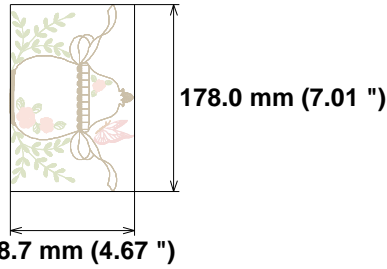

**Needle Thread consumption File: 1 (3).jef (Janome)**

1	3352 st.	35.0% (12.3 m)
2	3566 st.	40.0% (14.1 m)
3	2236 st.	18.2% (6.4 m)
4	739 st.	5.9% (2.1 m)
5	116 st.	0.9% (0.3 m)

**Stitches: 10009**  
**Size: 118.7 x 178.0 mm (4.67 x 7.01 ")**  
**Begin: 59.4, 89.0 mm**  
**End: 89.5, 61.3 mm**  
**Start needle: 1**  
**Colors: 5/5 , Stops: 4**  
**Date: 1/17/2023**

Upper thread 35.3 m  
 Bobbin 11.8 m

**Histogram**

Stitches ratio diagram:

- ( 3353 ) Stop 1
- ( 6919 ) Stop 2
- ( 9155 ) Stop 3
- ( 9894 ) Stop 4
- (10009) End