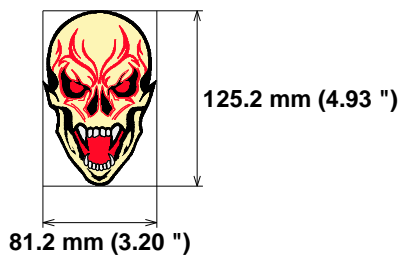

Needle Thread consumption

1	4466 st.	20.2% (19.8 m)
2	10032 st.	49.7% (48.8 m)
3	3846 st.	12.9% (12.6 m)
4	917 st.	4.7% (4.6 m)
5	3395 st.	12.6% (12.3 m)

Upper thread 98.2 m
Bobbin 32.7 m

File: vampire_skull_81x125mm.jef (Janome)

Stitches: 22656

Size: 81.2 x 125.2 mm (3.20 x 4.93 ")

Begin: 40.6, 62.6 mm

End: 8.1, 67.7 mm

Start needle: 1

Colors: 4/5 , Stops: 4

Date: 2/17/2023

ZOOM

Embroidery Designs

www.zoomembroidery.com

Histogram

(4467) Stop 1
(14499) Stop 2
(18345) Stop 3
(19262) Stop 4
(22656) End

Stitches ratio diagram: