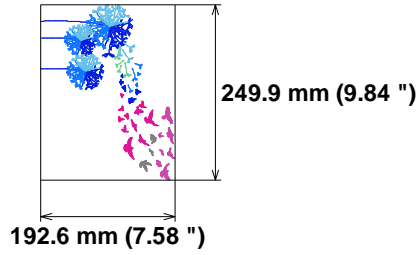

Needle Thread consumption

1	3372 st.	24.8% (9.5 m)
2	2843 st.	19.0% (7.3 m)
3	253 st.	1.8% (0.7 m)
4	2844 st.	19.3% (7.4 m)
5	367 st.	3.8% (1.5 m)
6	1013 st.	13.1% (5.0 m)
7	423 st.	4.8% (1.9 m)
8	1093 st.	13.3% (5.1 m)

File: Adwbirds8x10.jef (Janome)

Stitches: 12208

Size: 192.6 x 249.9 mm (7.58 x 9.84 ")

Begin: 96.3, 125.0 mm

End: 168.6, 24.3 mm

Start needle: 1

Colors: 8/8 , Stops: 7

Date: 2/20/2023

Upper thread	38.4 m
Bobbin	12.8 m

Stitches ratio diagram:

Histogram

(3373)	Stop 1
(6216)	Stop 2
(6469)	Stop 3
(9313)	Stop 4
(9680)	Stop 5
(10693)	Stop 6
(11116)	Stop 7
(12208)	End