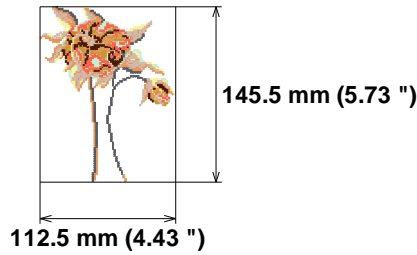

**Needle Thread consumption**

| Needle | Thread consumption     |
|--------|------------------------|
| 1      | 2142 st. 14.7% (5.6 m) |
| 2      | 305 st. 2.6% (1.0 m)   |
| 3      | 601 st. 4.5% (1.7 m)   |
| 4      | 2225 st. 15.0% (5.7 m) |
| 5      | 1681 st. 11.1% (4.2 m) |
| 6      | 1314 st. 9.2% (3.5 m)  |
| 7      | 1532 st. 10.6% (4.0 m) |
| 8      | 1165 st. 8.0% (3.1 m)  |
| 9      | 961 st. 7.0% (2.7 m)   |
| 10     | 1467 st. 10.3% (3.9 m) |
| 11     | 605 st. 4.6% (1.7 m)   |
| 12     | 324 st. 2.4% (0.9 m)   |

### Needle Thread consumption

| Needle      | Thread consumption |
|-------------|--------------------|
| 1 1028 st.  | 8.7% (2.8 m)       |
| 2 410 st.   | 3.9% (1.3 m)       |
| 3 852 st.   | 7.3% (2.4 m)       |
| 4 2474 st.  | 19.4% (6.3 m)      |
| 5 1705 st.  | 13.8% (4.5 m)      |
| 6 811 st.   | 6.9% (2.2 m)       |
| 7 1005 st.  | 8.3% (2.7 m)       |
| 8 773 st.   | 6.5% (2.1 m)       |
| 9 871 st.   | 7.1% (2.3 m)       |
| 10 918 st.  | 7.6% (2.5 m)       |
| 11 1144 st. | 9.2% (3.0 m)       |
| 12 151 st.  | 1.3% (0.4 m)       |

File: 2 (2).jef (Janome)

Stitches: 12142

Size: 112.5 x 145.5 mm (4.43 x 5.73 ")

Begin: 56.2, 72.8 mm

End: 39.0, 114.0 mm

Start needle: 1

Colors: 9/12, Stops: 11

Date: 3/10/2023

Upper thread 32.3 m  
Bobbin 10.8 m

Stitches ratio diagram: