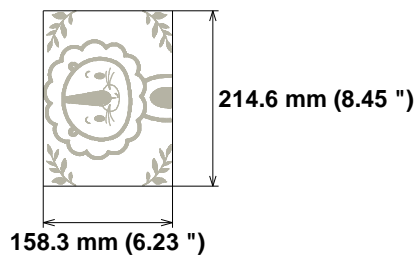

Needle Thread consumption
1 ■ 17568 st. 100.0% (90.6 m)
Upper thread 90.6 m
Bobbin 30.2 m

File: 1 (7).jef (Janome)
Stitches: 17568
Size: 158.5 x 220.8 mm (6.24 x 8.69 ")
Begin: 79.2, 110.4 mm
End: 151.7, 36.7 mm
Start needle: 1
Colors: 1/1 , Stops: 0
Date: 3/9/2023

Stitches: 15039

Size: 158.6 x 214.0 mm (6.24 x 8.43 ")

Begin: 79.3, 107.0 mm

End: 148.3, 35.6 mm

Start needle: 1

Colors: 1/1 , Stops: 0

Date: 3/9/2023

ZOOM

Embroidery Designs

www.zoomembroidery.com

Histogram

(15039) End

Needle Thread consumption
1 13942 st. 100.0% (70.1 m)
Upper thread 70.1 m
Bobbin 23.4 m

File: 3 (7).jef (Janome)
Stitches: 13942
Size: 158.3 x 214.6 mm (6.23 x 8.45 ")
Begin: 79.1, 107.3 mm
End: 143.5, 44.7 mm
Start needle: 1
Colors: 1/1 , Stops: 0
Date: 3/9/2023

ZOOM
Embroidery Designs

www.zoomembroidery.com

Histogram

(13942) End

Needle Thread consumption
1 ■ 14903 st. 100.0% (74.8 m)
Upper thread 74.8 m
Bobbin 24.9 m

File: 4 (7).jef (Janome)
Stitches: 14903
Size: 158.4 x 206.6 mm (6.24 x 8.13 ")
Begin: 79.2, 103.3 mm
End: 135.3, 31.2 mm
Start needle: 1
Colors: 1/1 , Stops: 0
Date: 3/9/2023