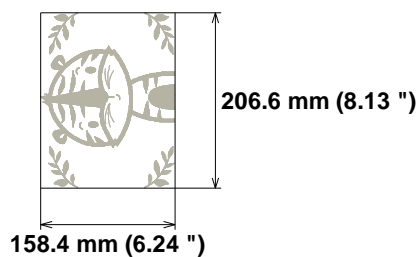

Stitches: 15039

Size: 158.6 x 214.0 mm (6.24 x 8.43 ")

Begin: 79.3, 107.0 mm

End: 148.3, 35.6 mm

Start needle: 1

Colors: 1/1 , Stops: 0

Date: 3/9/2023

ZOOM

Embroidery Designs

www.zoomembroidery.com

Histogram

(15039) End

Needle Thread consumption
1 13942 st. 100.0% (70.1 m)
Upper thread 70.1 m
Bobbin 23.4 m

File: 3 (7).jef (Janome)
Stitches: 13942
Size: 158.3 x 214.6 mm (6.23 x 8.45 ")
Begin: 79.1, 107.3 mm
End: 143.5, 44.7 mm
Start needle: 1
Colors: 1/1 , Stops: 0
Date: 3/9/2023

ZOOM
Embroidery Designs

www.zoomembroidery.com

Histogram

(13942) End

Needle Thread consumption
1 ■ 14903 st. 100.0% (74.8 m)
Upper thread 74.8 m
Bobbin 24.9 m

File: 4 (7).jef (Janome)
Stitches: 14903
Size: 158.4 x 206.6 mm (6.24 x 8.13 ")
Begin: 79.2, 103.3 mm
End: 135.3, 31.2 mm
Start needle: 1
Colors: 1/1 , Stops: 0
Date: 3/9/2023

ZOOM
Embroidery Designs

www.zoomembroidery.com

Histogram

(14903) End

Needle Thread consumption
1 ■ 13597 st. 100.0% (70.8 m)
Upper thread 70.8 m
Bobbin 23.6 m

File: 5 (7).jef (Janome)
Stitches: 13597
Size: 157.9 x 212.6 mm (6.22 x 8.37 ")
Begin: 78.9, 106.3 mm
End: 151.5, 35.3 mm
Start needle: 1
Colors: 1/1 , Stops: 0
Date: 3/9/2023