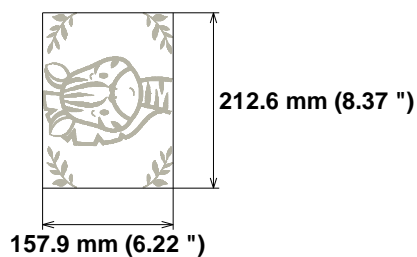

Needle Thread consumption
1 ■ 13597 st. 100.0% (70.8 m)
Upper thread 70.8 m
Bobbin 23.6 m

File: 5 (7).jef (Janome)
Stitches: 13597
Size: 157.9 x 212.6 mm (6.22 x 8.37 ")
Begin: 78.9, 106.3 mm
End: 151.5, 35.3 mm
Start needle: 1
Colors: 1/1 , Stops: 0
Date: 3/9/2023

ZOOM
Embroidery Designs

www.zoomembroidery.com