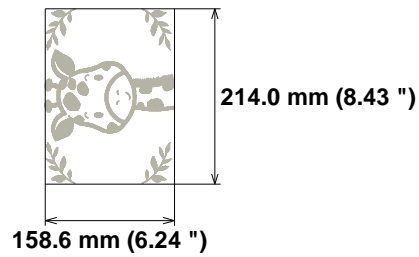

Needle Thread consumption
1 ■ 17568 st. 100.0% (90.6 m)
Upper thread 90.6 m
Bobbin 30.2 m

File: 1 (7).jef (Janome)
Stitches: 17568
Size: 158.5 x 220.8 mm (6.24 x 8.69 ")
Begin: 79.2, 110.4 mm
End: 151.7, 36.7 mm
Start needle: 1
Colors: 1/1 , Stops: 0
Date: 3/9/2023

Stitches: 15039

Size: 158.6 x 214.0 mm (6.24 x 8.43 ")

Begin: 79.3, 107.0 mm

End: 148.3, 35.6 mm

Start needle: 1

Colors: 1/1 , Stops: 0

Date: 3/9/2023

ZOOM

Embroidery Designs

www.zoomembroidery.com

Histogram

(15039) End

Needle Thread consumption
1 13942 st. 100.0% (70.1 m)
Upper thread 70.1 m
Bobbin 23.4 m

File: 3 (7).jef (Janome)
Stitches: 13942
Size: 158.3 x 214.6 mm (6.23 x 8.45 ")
Begin: 79.1, 107.3 mm
End: 143.5, 44.7 mm
Start needle: 1
Colors: 1/1 , Stops: 0
Date: 3/9/2023

ZOOM
Embroidery Designs

www.zoomembroidery.com

Histogram

(13942) End

Needle Thread consumption
1 ■ 14903 st. 100.0% (74.8 m)
Upper thread 74.8 m
Bobbin 24.9 m

File: 4 (7).jef (Janome)
Stitches: 14903
Size: 158.4 x 206.6 mm (6.24 x 8.13 ")
Begin: 79.2, 103.3 mm
End: 135.3, 31.2 mm
Start needle: 1
Colors: 1/1 , Stops: 0
Date: 3/9/2023