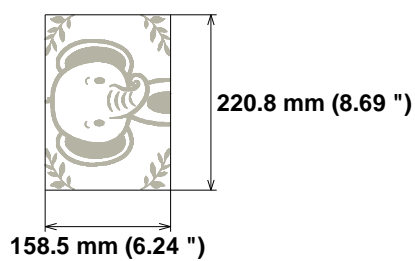

Needle Thread consumption
1 ■ 17568 st. 100.0% (90.6 m)
Upper thread 90.6 m
Bobbin 30.2 m

File: 1 (7).jef (Janome)
Stitches: 17568
Size: 158.5 x 220.8 mm (6.24 x 8.69 ")
Begin: 79.2, 110.4 mm
End: 151.7, 36.7 mm
Start needle: 1
Colors: 1/1 , Stops: 0
Date: 3/9/2023

ZOOM
Embroidery Designs

www.zoomembroidery.com

Histogram

(17568) End

Needle Thread consumption

1 ■ 15039 st. 100.0% (70.4 m)

Upper thread 70.4 m
Bobbin 23.5 m

File: 2 (7).jef (Janome)

Stitches: 15039

Size: 158.6 x 214.0 mm (6.24 x 8.43 ")

Begin: 79.3, 107.0 mm

End: 148.3, 35.6 mm

Start needle: 1

Colors: 1/1 , Stops: 0

Date: 3/9/2023

ZOOM

Embroidery Designs

www.zoomembroidery.com

Histogram

(15039) End

Needle Thread consumption
1 13942 st. 100.0% (70.1 m)
Upper thread 70.1 m
Bobbin 23.4 m

File: 3 (7).jef (Janome)
Stitches: 13942
Size: 158.3 x 214.6 mm (6.23 x 8.45 ")
Begin: 79.1, 107.3 mm
End: 143.5, 44.7 mm
Start needle: 1
Colors: 1/1 , Stops: 0
Date: 3/9/2023