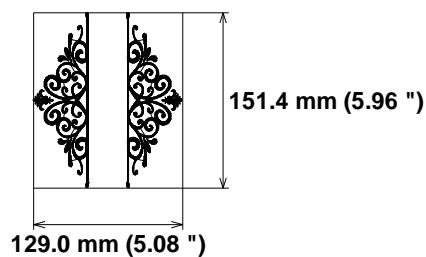

Needle Thread consumption
1 ■ 11563 st. 100.0% (42.0 m)
Upper thread 42.0 m
Bobbin 14.0 m

File: 1 (2).jef (Janome)
Stitches: 11563
Size: 129.0 x 151.4 mm (5.08 x 5.96 ")
Begin: 64.5, 75.7 mm
End: 48.0, 4.4 mm
Start needle: 1
Colors: 1/1 , **Stops:** 0
Date: 5/6/2023

ZOOM
Embroidery Designs

www.zoomembroidery.com