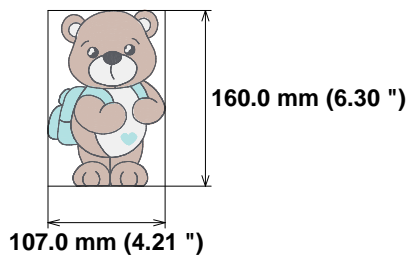

Needle Thread consumption

1	8401 st.	55.2% (33.3 m)
2	2786 st.	17.2% (10.4 m)
3	1681 st.	11.0% (6.6 m)
4	2602 st.	16.0% (9.6 m)
5	102 st.	0.6% (0.4 m)

Upper thread 60.3 m
Bobbin 20.1 m

File: TEDDY BACKPACK 16CM.jef (Janome)

Stitches: 15572

Size: 107.0 x 160.0 mm (4.21 x 6.30 ")

Begin: 53.5, 80.0 mm

End: 41.5, 122.6 mm

Start needle: 1

Colors: 4/5 , Stops: 4

Date: 19-12-23

This area is reserved for your logo. Place logo.bmp file (width: 1442 , height: 474 pixels) in the same folder as embird.exe file.

This area is reserved for your address information. Place address.txt text file containing your address in the same folder as embird.exe file.

Histogram

- (8402) Stop 1
- (11188) Stop 2
- (12869) Stop 3
- (15471) Stop 4
- (15572) End