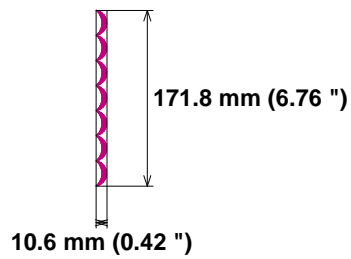

Needle Thread consumption

1 369 st. 16.9% (1.3 m)
2 964 st. 83.1% (6.3 m)

Upper thread 7.6 m
Bobbin 2.5 m

File: FESTONE 18.JEF (Janome)

Stitches: 1333

Size: 10.6 x 171.8 mm (0.42 x 6.76 ")

Begin: 5.3, 85.9 mm

End: 2.5, 0.6 mm

Start needle: 1

Colors: 2/2 , Stops: 1

Date: 20-01-24

This area is reserved for your logo. Place logo.bmp file (width: 1442 , height: 474 pixels) in the same folder as embird.exe file.

This area is reserved for your address information. Place address.txt text file containing your address in the same folder as embird.exe file.

Histogram

(370) Stop 1
(1333) End

Stitches ratio diagram: