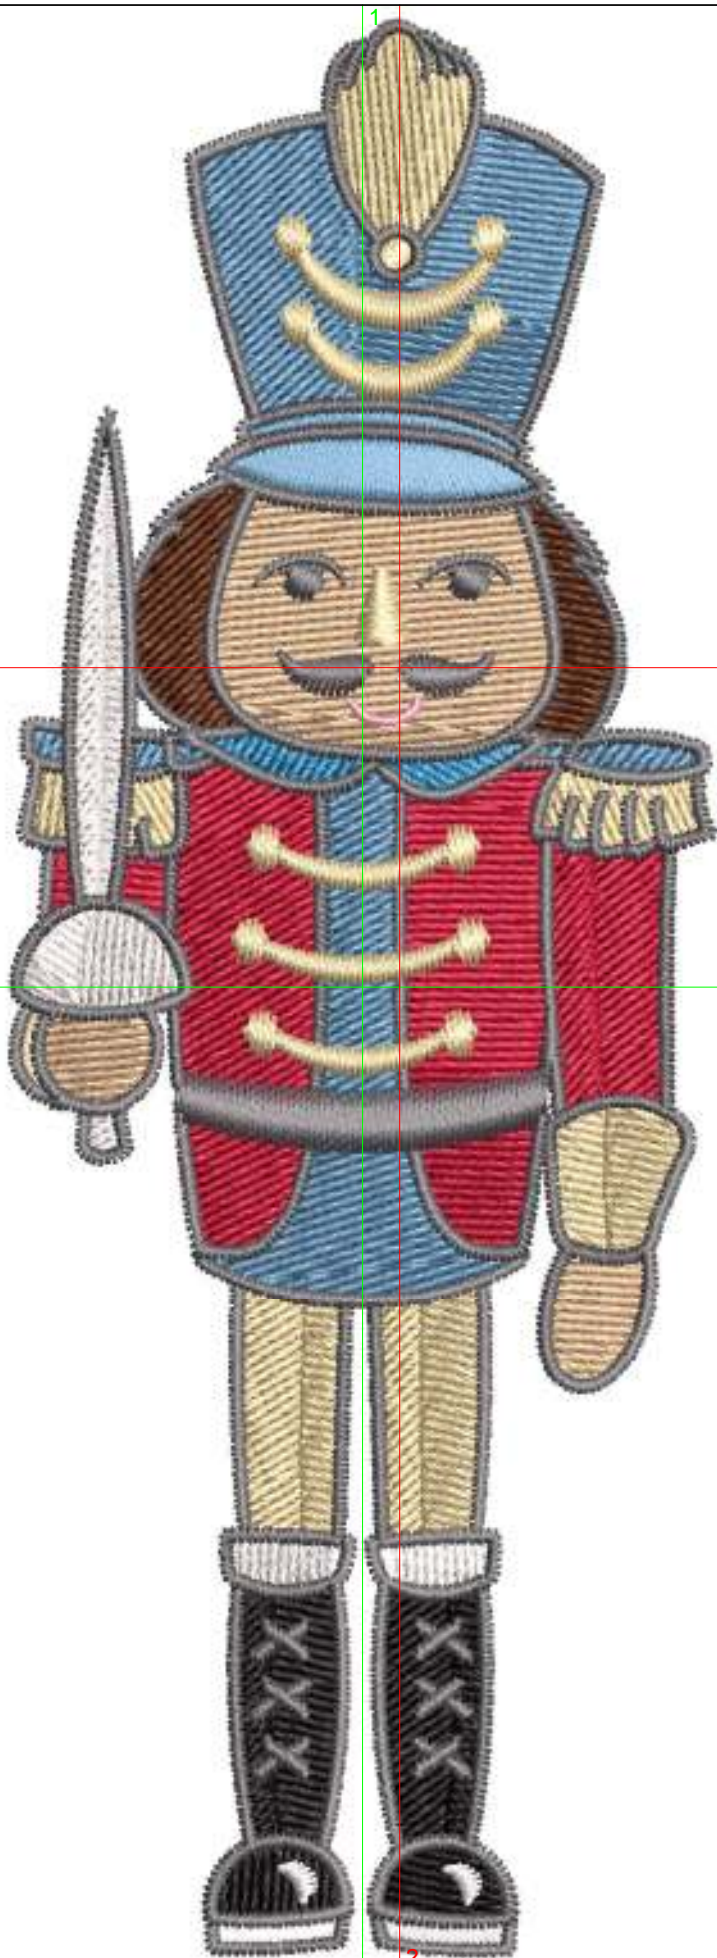

## \*THE NUTCRACKER\*

Design: **The Nutcracker4a**

Title:

Stitches: 61,422  
 Height: 297.8 mm  
 Width: 109.1 mm  
 Colors: 11  
 Colorway: Colorway 1  
 Zoom: 0.86

Machine format: Janome  
 Color changes: 17  
 Stops: 18  
 Trims: 35  
 Auto fabric: Fabric Name  
 Required stabilizer: Stabilizer  
 Appliqués: 0  
 Left: 54.5 mm  
 Right: 54.6 mm  
 Up: 148.9 mm  
 Down: 148.9 mm  
 EndX: 6.0 mm  
 EndY: 48.1 mm  
 Area: 32490.0 mm<sup>2</sup>  
 Max stitch: 12.0 mm  
 Min stitch: 0.3 mm  
 Max jump: 12.6 mm  
 Total thread: 351.61m  
 Total bobbin: 134.50m

## \*THE NUTCRACKER\*

Design: **The Nutcracker4b**

Title:

Stitches: 46,242  
 Height: 247.2 mm  
 Width: 90.5 mm  
 Colors: 11  
 Colorway: Colorway 1  
 Zoom: 1.04

Machine format: Janome  
 Color changes: 17  
 Stops: 18  
 Trims: 34  
 Auto fabric: Fabric Name  
 Required stabilizer: Stabilizer  
 Appliqués: 0  
 Left: 45.2 mm  
 Right: 45.3 mm  
 Up: 123.6 mm  
 Down: 123.6 mm  
 EndX: 5.0 mm  
 EndY: 39.9 mm  
 Area: 22371.6 mm<sup>2</sup>  
 Max stitch: 7.0 mm  
 Min stitch: 0.3 mm  
 Max jump: 12.5 mm  
 Total thread: 254.71m  
 Total bobbin: 95.07m

## \*THE NUTCRACKER\*

Design: **The Nutcracker4c**

Title:

Stitches: 23,279  
 Height: 154.0 mm  
 Width: 56.3 mm  
 Colors: 11  
 Colorway: Colorway 1  
 Zoom: 1.66

Machine format: Janome  
 Color changes: 17  
 Stops: 18  
 Trims: 34  
 Auto fabric: Fabric Name  
 Required stabilizer: Stabilizer  
 Appliqués: 0  
 Left: 28.1 mm  
 Right: 28.2 mm  
 Up: 77.0 mm  
 Down: 77.0 mm  
 EndX: 3.0 mm  
 EndY: 25.4 mm  
 Area: 8670.2 mm<sup>2</sup>  
 Max stitch: 8.4 mm  
 Min stitch: 0.3 mm  
 Max jump: 12.4 mm  
 Total thread: 114.81m  
 Total bobbin: 39.38m