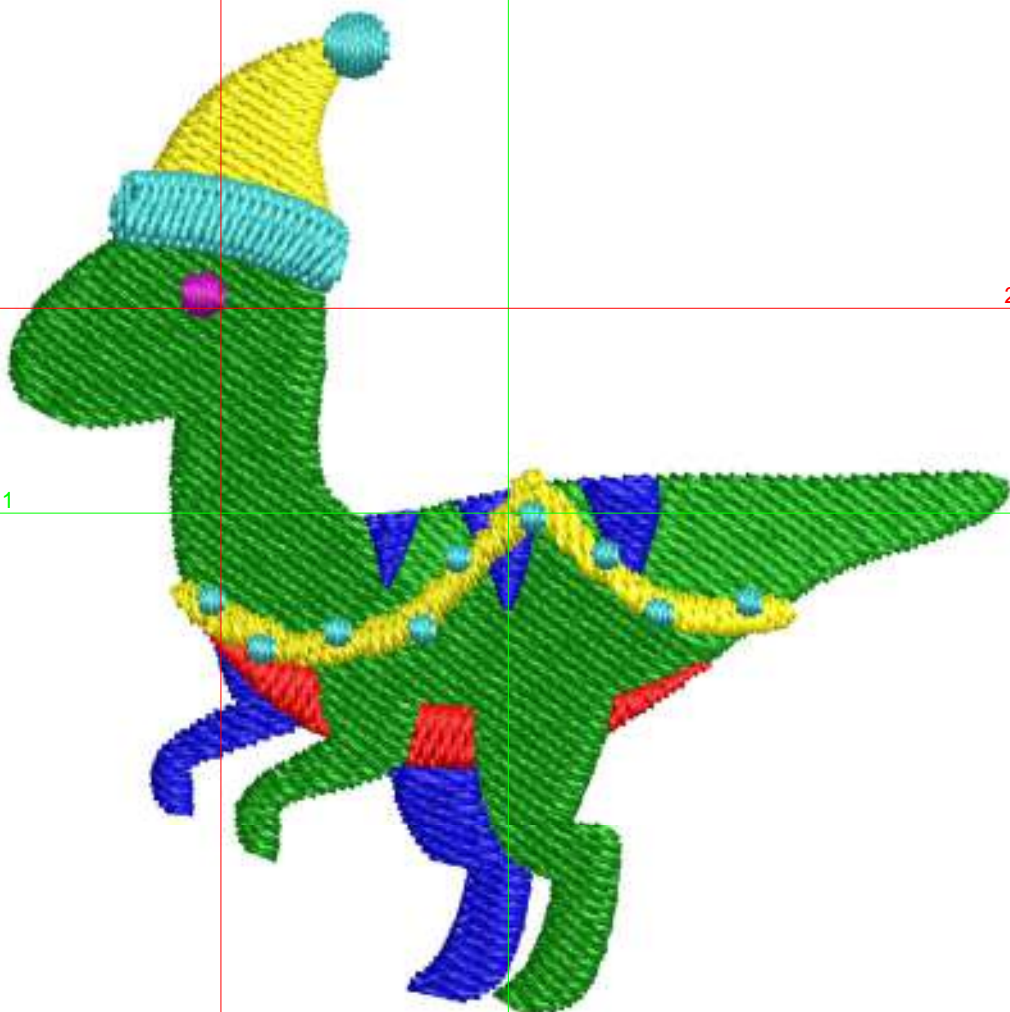

## \*CHRISTMAS DINO 1 STITCHED 2.5 INCH\*

Design: Christmas Dino 1 Stitched 2\_5 Inch

Title:

Stitches: 3,409  
 Height: 63.6 mm  
 Width: 63.5 mm  
 Colors: 6  
 Colorway: Colorway 1  
 Zoom: 2.08

Machine format: Tajima  
 Color changes: 5  
 Stops: 6  
 Trims: 26  
 Auto fabric: Fabric Name  
 Required stabilizer: Stabilizer  
 Appliqués: 0  
 Left: 31.7 mm  
 Right: 31.8 mm  
 Up: 31.8 mm  
 Down: 31.8 mm  
 EndX: -18.3 mm  
 EndY: 13.0 mm  
 Area: 4038.6 mm<sup>2</sup>  
 Max stitch: 8.3 mm  
 Min stitch: 0.3 mm  
 Max jump: 7.9 mm  
 Total thread: 18.26m  
 Total bobbin: 6.43m

**Production Worksheet**

Wilcom TrueSizer

**\*CHRISTMAS DINO 1 STITCHED 3 INCH\***

Design: **Christmas Dino 1 Stitched 3 Inch**

Title:

Stitches: 4,478  
 Height: 76.4 mm  
 Width: 76.2 mm  
 Colors: 6  
 Colorway: Colorway 1  
 Zoom: 1.73